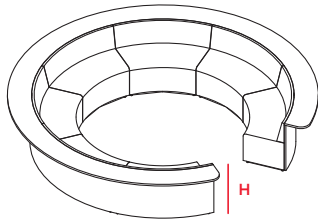

WITH CANTILEVER COUNTER, WITH SEATS

A 2900
3600
H 750
1100

A 2900

A 3600

A