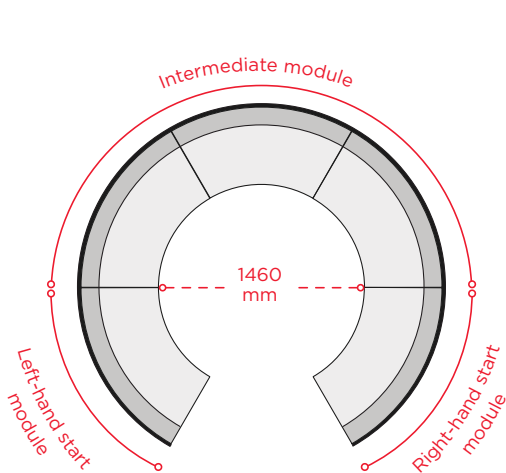

DESCRIPTION

SHELL

Formed by a specific number of MDF panels with HPL or fabric finish which are grooved so they join together (1).

Comes with a levelling system (2) consisting of three height-adjustable support points and metal plinth.

All this rests on an indented perimeter plinth made of a steel tube profile measuring 30x30x2 mm with polyamide levellers. The seat is hung from/screwed to the curved panel.

BACKREST

Backrest made of foam with a density of 35 kg/m³ glued to a sheet of 4-mm thick flexible MDF. Fabric finish.

The backrest is hung from/screwed to the curved panel.

**CREATIVE SPACE C
WITH SEATS**

TECHNICAL CHARACTERISTICS

* The height 1600 is only available in the module without counter.

DIAMETER 260

- Height options: 75 / 110 / 160*
- Complete 5-module areas.
- Areas configurable by modules: 1, 2, 3, 4 and 5

DIAMETER 330

- Height options: 75 / 110 / 160*
- Complete 7-module areas.
- Areas configurable by modules: 1, 2, 3, 4, 5, 6 and 7

CREATIVE SPACE C WITH
SEATS

RANGE

WITHOUT CANTILEVER COUNTER, WITH SEATS

A 2600
3300
H 750
1100
1600