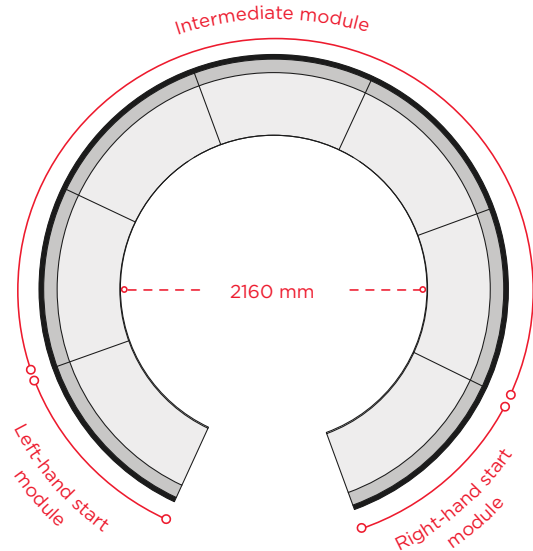

DESCRIPTION

SHELL

Formed by a specific number of MDF panels with HPL or fabric finish which are grooved so they join together (1).

Comes with a levelling system (2) consisting of three height-adjustable support points and metal plinth.

All this rests on an indented perimeter plinth made of a steel tube profile measuring 30x30x2 mm with polyamide levellers. The seat is hung from/screwed to the curved panel.

BACKREST

Backrest made of foam with a density of 35 kg/m³ glued to a sheet of 4-mm thick flexible MDF. Fabric finish.

The backrest is hung from/screwed to the curved panel.

**CREATIVE SPACE C
WITH SEATS**

TECHNICAL CHARACTERISTICS

* The height 1600 is only available in the module without counter.

DIAMETER 260

- Height options: 75 / 110 / 160*
- Complete 5-module areas.
- Areas configurable by modules: 1, 2, 3, 4 and 5

DIAMETER 330

- Height options: 75 / 110 / 160*
- Complete 7-module areas.
- Areas configurable by modules: 1, 2, 3, 4, 5, 6 and 7

CREATIVE SPACE C WITH
SEATS

RANGE

WITHOUT CANTILEVER COUNTER, WITH SEATS

A 2600
3300
H 750
1100
1600