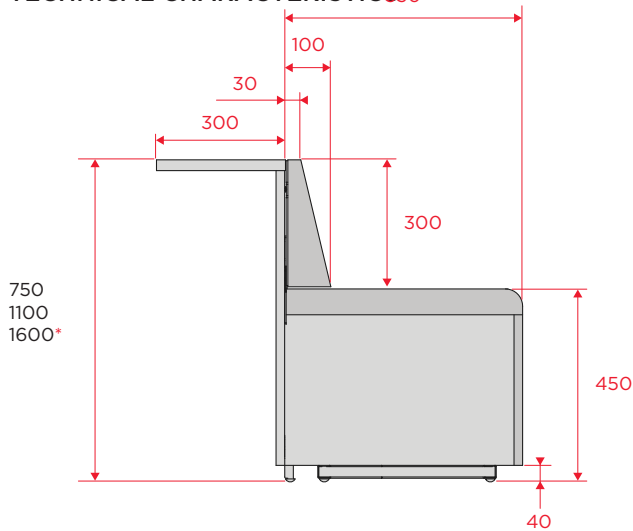

With the option of fitting a counter onto the outer face of the panel with supports (3).

SEAT

Base consisting of a box made of 19-mm thick chipboard and 4-mm thick MDF covered with foam on all faces, with an additional 60-mm thick layer with a density of 60 kg/m³ on top for greater comfort. Fabric finish.

All this rests on an indented perimeter plinth made of a steel tube profile measuring 30x30x2 mm with polyamide levellers. The seat is hung from/screwed to the curved panel.

BACKREST

Backrest made of foam with a density of 35 kg/m³ glued to a sheet of 4-mm thick flexible MDF. Fabric finish.

The backrest is hung from/screwed to the curved panel.

**CREATIVE SPACE C
WITH SEATS**

TECHNICAL CHARACTERISTICS

* The height 1600 is only available in the module without counter.

DIAMETER 260

- Height options: 75 / 110 / 160*
- Complete 5-module areas.
- Areas configurable by modules: 1, 2, 3, 4 and 5

DIAMETER 330

- Height options: 75 / 110 / 160*
- Complete 7-module areas.
- Areas configurable by modules: 1, 2, 3, 4, 5, 6 and 7

CREATIVE SPACE C WITH
SEATS

RANGE

WITHOUT CANTILEVER COUNTER, WITH SEATS

A 2600
3300
H 750
1100
1600