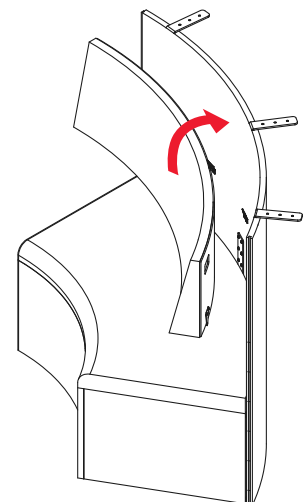

DESCRIPTION

SHELL

Formed by a specific number of MDF panels with HPL or fabric finish which are grooved so they join together (1).

Comes with a levelling system (2) consisting of three height-adjustable support points and metal plinth.

With the option of fitting a counter onto the outer face of the panel with supports (3).

SEAT

Base consisting of a box made of 19-mm thick chipboard and 4-mm thick MDF covered with foam on all faces, with an additional 60-mm thick layer with a density of 60 kg/m³ on top for greater comfort. Fabric finish.

All this rests on an indented perimeter plinth made of a steel tube profile measuring 30x30x2 mm with polyamide levellers. The seat is hung from/screwed to the curved panel.

BACKREST

Backrest made of foam with a density of 35 kg/m³ glued to a sheet of 4-mm thick flexible MDF. Fabric finish.

The backrest is hung from/screwed to the curved panel.

**CREATIVE SPACE C
WITH SEATS**

TECHNICAL CHARACTERISTICS

* The height 1600 is only available in the module without counter.

DIAMETER 260

- Height options: 75 / 110 / 160*
- Complete 5-module areas.
- Areas configurable by modules: 1, 2, 3, 4 and 5