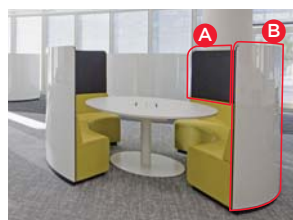

CREATIVE SPACE C - WITH SEATS

Forum C, more than just office furniture. A dynamic meeting point, the ideal place to develop projects which call for interpersonal collaboration both naturally and successfully.

1

2

3

OPTIONAL FEATURES

1. 25-mm thick counter at a height of 75 or 110 cm.
2. Different finishes on face A and face B of the panels.
3. Different finishes on seat and backrest.

CREATIVE SPACE C WITH SEATS

DESCRIPTION

SHELL

Formed by a specific number of MDF panels with HPL or fabric finish which are grooved so they join together (1).

Comes with a levelling system (2) consisting of three height-adjustable support points and metal plinth.

With the option of fitting a counter onto the outer face of the panel with supports (3).

SEAT

Base consisting of a box made of 19-mm thick chipboard and 4-mm thick MDF covered with foam on all faces, with an additional 60-mm thick layer with a density of 60 kg/m³ on top for greater comfort. Fabric finish.