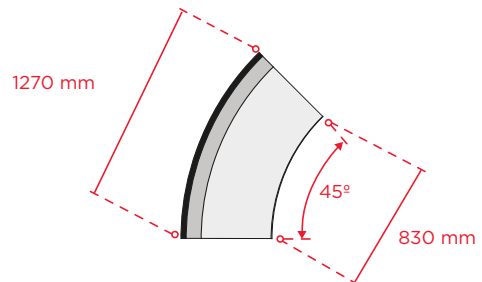

DESCRIPTION

SHELL

Formed by a specific number of MDF panels with HPL or fabric finish which are grooved so they join together (1).

Comes with a levelling system (2) consisting of three height-adjustable support points and metal plinth.

All this rests on an indented perimeter plinth made of a steel tube profile measuring 30x30x2 mm with polyamide levellers. The seat is hung from/screwed to the curved panel.

BACKREST

Backrest made of foam with a density of 35 kg/m³ glued to a sheet of 4-mm thick flexible MDF. Fabric finish.

The backrest is hung from/screwed to the curved panel.

**CREATIVE SPACE C
WITH SEATS**

TECHNICAL CHARACTERISTICS

* The height 1600 is only available in the module without counter.

DIAMETER 260

- Height options: 75 / 110 / 160*
- Complete 5-module areas.
- Areas configurable by modules: 1, 2, 3, 4 and 5

DIAMETER 330

- Height options: 75 / 110 / 160*
- Complete 7-module areas.
- Areas configurable by modules: 1, 2, 3, 4, 5, 6 and 7

CREATIVE SPACE C WITH
SEATS

RANGE

WITHOUT CANTILEVER COUNTER, WITH SEATS

A 2600
3300
H 750
1100
1600