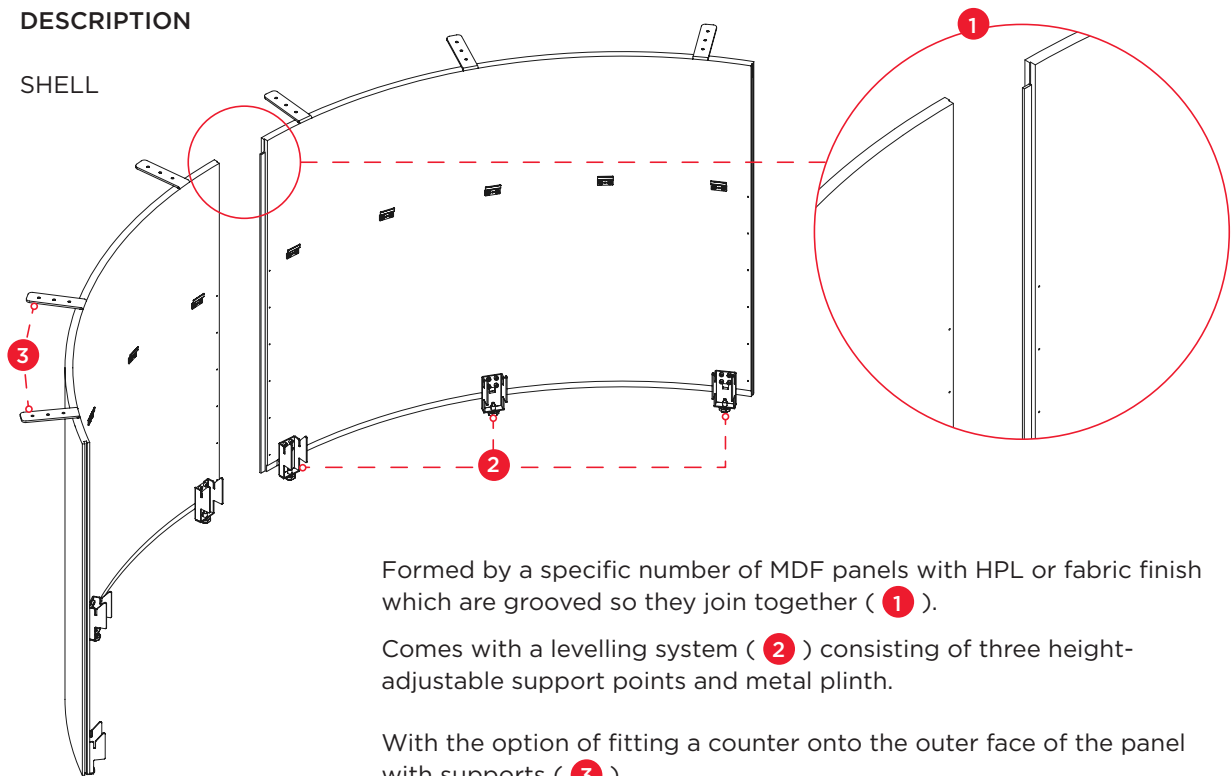

1

2

3

OPTIONAL FEATURES

1. 25-mm thick counter at a height of 75 or 110 cm.
2. Different finishes on face A and face B of the panels.
3. Different finishes on seat and backrest.

CREATIVE SPACE C WITH SEATS

DESCRIPTION

SHELL

Formed by a specific number of MDF panels with HPL or fabric finish which are grooved so they join together (1).

Comes with a levelling system (2) consisting of three height-adjustable support points and metal plinth.

With the option of fitting a counter onto the outer face of the panel with supports (3).

SEAT

Base consisting of a box made of 19-mm thick chipboard and 4-mm thick MDF covered with foam on all faces, with an additional 60-mm thick layer with a density of 60 kg/m³ on top for greater comfort. Fabric finish.

All this rests on an indented perimeter plinth made of a steel tube profile measuring 30x30x2 mm with polyamide levellers. The seat is hung from/screwed to the curved panel.

BACKREST

Backrest made of foam with a density of 35 kg/m³ glued to a sheet of 4-mm thick flexible MDF. Fabric finish.