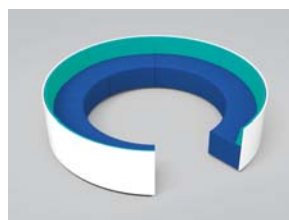

1

2

3

OPTIONAL FEATURES

1. 25-mm thick counter at a height of 75 or 110 cm.
2. Different finishes on face A and face B of the panels.
3. Different finishes on seat and backrest.

CREATIVE SPACE C WITH SEATS

DESCRIPTION

SHELL

Formed by a specific number of MDF panels with HPL or fabric finish which are grooved so they join together (1).

Comes with a levelling system (2) consisting of three height-adjustable support points and metal plinth.

With the option of fitting a counter onto the outer face of the panel with supports (3).

SEAT

Base consisting of a box made of 19-mm thick chipboard and 4-mm thick MDF covered with foam on all faces, with an additional 60-mm thick layer with a density of 60 kg/m³ on top for greater comfort. Fabric finish.

All this rests on an indented perimeter plinth made of a steel tube profile measuring 30x30x2 mm with polyamide levellers. The seat is hung from/screwed to the curved panel.

BACKREST

Backrest made of foam with a density of 35 kg/m³ glued to a sheet of 4-mm thick flexible MDF. Fabric finish.