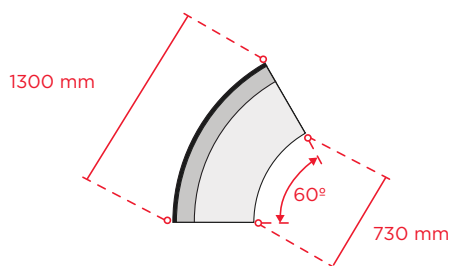

All this rests on an indented perimeter plinth made of a steel tube profile measuring 30x30x2 mm with polyamide levellers. The seat is hung from/screwed to the curved panel.

BACKREST

Backrest made of foam with a density of 35 kg/m³ glued to a sheet of 4-mm thick flexible MDF. Fabric finish.

The backrest is hung from/screwed to the curved panel.

**CREATIVE SPACE C
WITH SEATS**

TECHNICAL CHARACTERISTICS

* The height 1600 is only available in the module without counter.

DIAMETER 260

- Height options: 75 / 110 / 160*
- Complete 5-module areas.
- Areas configurable by modules: 1, 2, 3, 4 and 5

DIAMETER 330

- Height options: 75 / 110 / 160*
- Complete 7-module areas.
- Areas configurable by modules: 1, 2, 3, 4, 5, 6 and 7

CREATIVE SPACE C WITH
SEATS

RANGE

WITHOUT CANTILEVER COUNTER, WITH SEATS

A 2600
3300
H 750
1100
1600